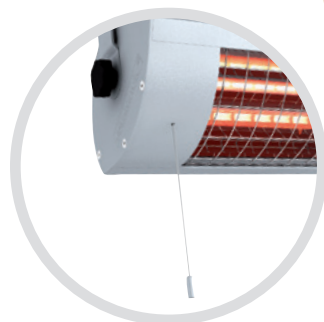

SOLAMAGIC 1400 with pull switch

Colour	item-No.
titanium	9100015
white	9100014
nano-anthracite	9100461

SOLAMAGIC 1400 Low Glare

- for less light output - without switch

Colour	item-No.
titanium	9100065
white	9100005
nano-anthracite	9100066