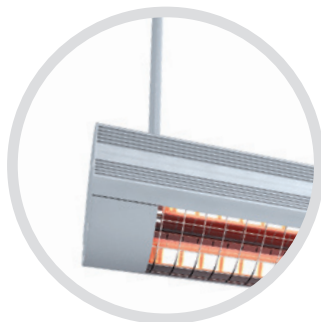

SOLAMAGIC 4000

for wall or ceiling mounting

Colour	item-No.
titanium	9100104
white	9100105
nano-anthracite	9100468

SOLAMAGIC 2800

for ceiling mounting

Colour	item-No.
titanium	9100307
white	9100308
nano-anthracite	9100470