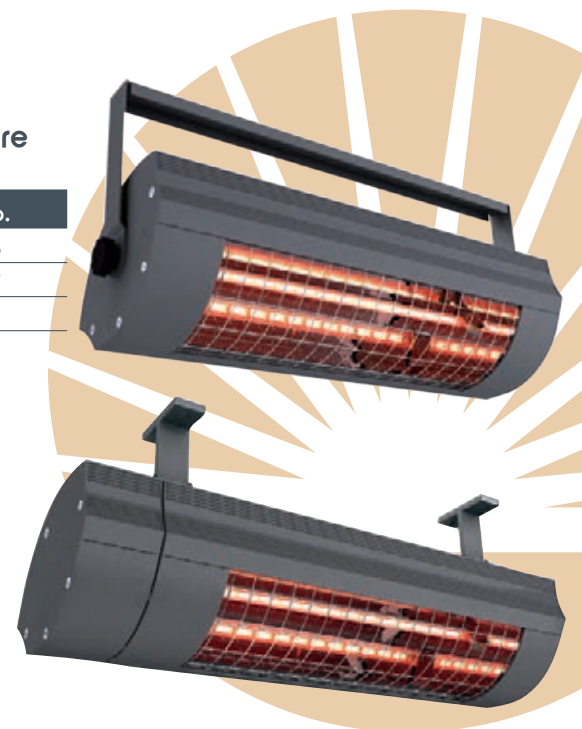

SOLAMAGIC® 2000 ITEMS

SOLAMAGIC 2000 without switch

Colour	item-No.
titanium	9100101
white	9100100
nano-anthracite	9100424

The professional device for optimum Outdoor use. With its special hoseproofness it is especially resistant to weathering influences.

SOLAMAGIC 2000 Low Glare

- for less light output - without switch

Colour	item-No.
titanium	9100075
white	9100067
nano-anthracite	9100081

SOLAMAGIC 2000 IP65

without switch

Colour	item-No.
titanium	9100391
white	9100390
nano-anthracite	9100392

The comfort-oriented premium device with readily obtainable heat can be dimmed.

SOLAMAGIC 2000 RC ARC | BT | SRC

Colour	ARC | item-No.	BT | item-No.	SRC | item-No.
titanium	9100599	9100796	9100387
white	9100598	9100795	9100386
nano-anthracite	9100600	9100797	9100388

technical data are subject to change