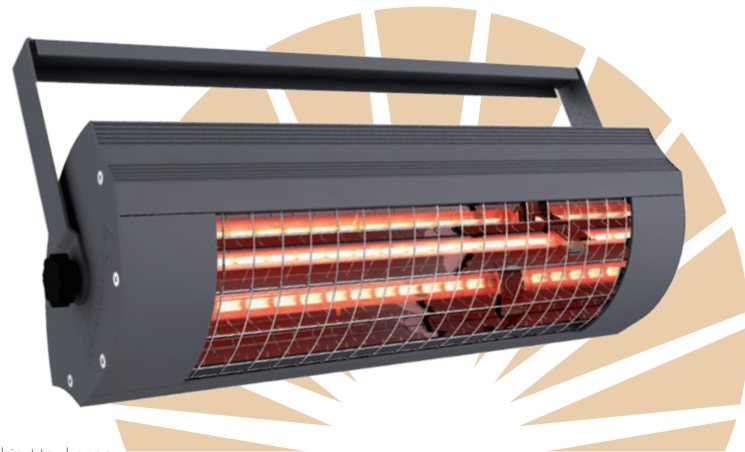

VARIANTS:

Solamagic 2000

Solamagic 2000 Low Glare

Solamagic 2000 IP65

Solamagic 2000 RC